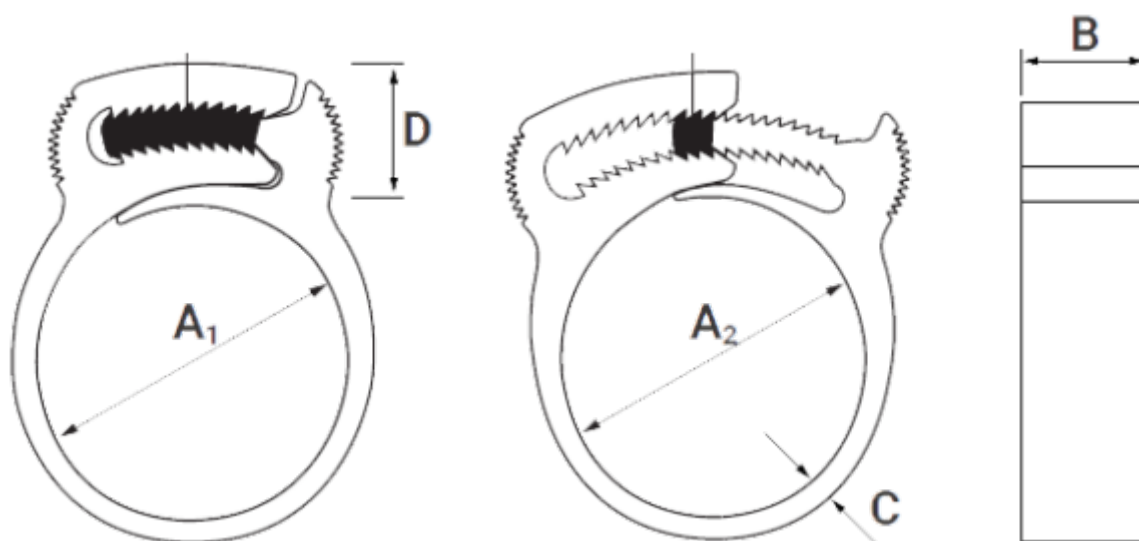

Data Sheet

Article number: 5611

Description: KLEEclips type H Ø18.2-21.0

Measures

A1 = 18.1

A2 = 21.4

B = 7.1

C = 2.1

D = 12.7

Size = H

Weight (g) = 323